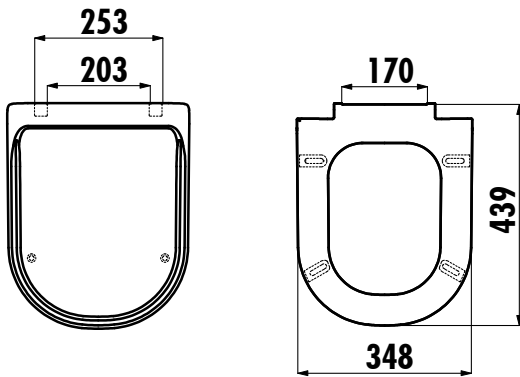

TECHNICAL DRAWING

SPECIFICATIONS

Creavit keeps its rights of making any change to the products.

Quality
Management
Systems

Customer Satisfaction
Certificate

LGA

Germany Accreditation
Certificate

kiwa

Netherlands
Accreditation Certificate

GOST - R

Russia Accreditation
Certificate

UkrSEPRO

Ukraine Accreditation
Certificate

Israel
Accreditation
Certificate

Nigeria Accreditation
Certificate

European Accreditation
Certificate

Turkish
Accreditation
Certificate