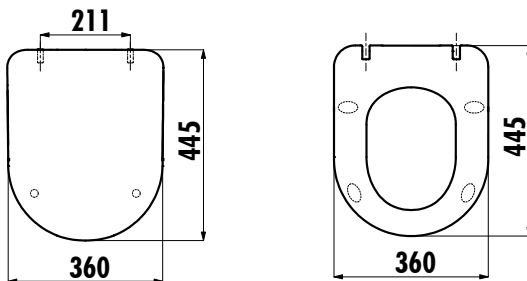

TECHNICAL DRAWING

SPECIFICATIONS

Creavit keeps its rights of making any change to the products.

Quality Management Systems

Customer Satisfaction Certificate

LGA

Germany Accreditation Certificate

kiwa

Netherlands Accreditation Certificate

GOST - R

Russia Accreditation Certificate

UkrSEPRO

Ukraine Accreditation Certificate

Israel Accreditation Certificate

Nigeria Accreditation Certificate

European Accreditation Certificate

Turkish Accreditation Certificate