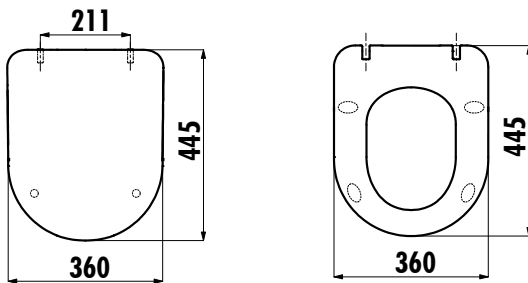

TECHNICAL DRAWING

SPECIFICATIONS

Creavit keeps its rights of making any change to the products.

Quality Management Systems

Customer Satisfaction Certificate

Environmental Management System

LGA

Germany Accreditation Certificate

kiwa

Netherlands Accreditation Certificate

GOST - R

Russia Accreditation Certificate

UkrSEPRO

Ukraine Accreditation Certificate

Israel Accreditation Certificate

Nigeria Accreditation Certificate

European Accreditation Certificate

Turkish Accreditation Certificate