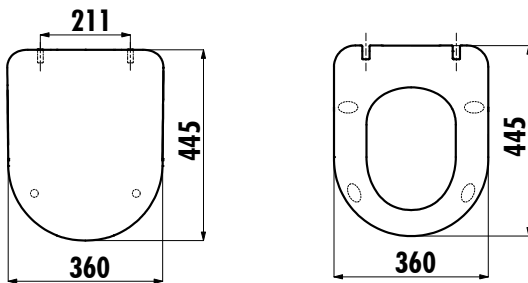

TECHNICAL DRAWING

SPECIFICATIONS

Creavit keeps its rights of making any change to the products.

Quality
Management
Systems

Customer Satisfaction
Certificate

LGA

Germany Accreditation
Certificate

kiwa

Netherlands
Accreditation Certificate

GOST - R

Russia Accreditation
Certificate

UkrSEPRO

Ukraine Accreditation
Certificate

Israel
Accreditation
Certificate

Nigeria Accreditation
Certificate

European Accreditation
Certificate

Turkish
Accreditation
Certificate