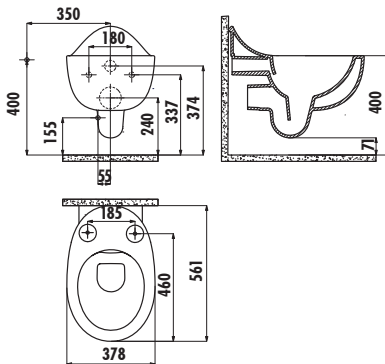

TECHNICAL DRAWING

SPECIFICATIONS

Creavit keeps its rights of making any change to the products.

Quality Management Systems

Customer Satisfaction Certificate

LGA

Germany Accreditation Certificate

kiwa

Netherlands Accreditation Certificate

GOST - R

Russia Accreditation Certificate

UkrSEPRO

Ukraine Accreditation Certificate

SII

Israel Accreditation Certificate

SON

Nigeria Accreditation Certificate

CE

European Accreditation Certificate

Turkish Accreditation Certificate