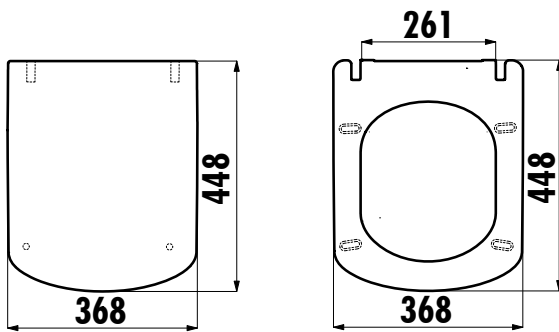

TECHNICAL DRAWING

SPECIFICATIONS

Creavit keeps its rights of making any change to the products.

Quality Management Systems

Customer Satisfaction Certificate

Environmental Management System

LGA

Germany Accreditation Certificate

kiwa

Netherlands Accreditation Certificate

GOST - R

Russia Accreditation Certificate

UkrSEPRO

Ukraine Accreditation Certificate

Israel Accreditation Certificate

Nigeria Accreditation Certificate

European Accreditation Certificate

Turkish Accreditation Certificate