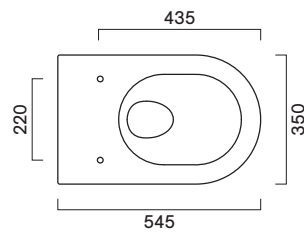

Sfera 55x35

Description	cm 55x35 kg 31 lt 4,5	Floorstanding Wc with adjustable inlet/outlet, Silentech flushing system and hidden wall fixing. P trap convertible to S trap through a technical curve not included.
Codes, colours and finishes	05 1455 0001 (ex.1VPS54RN00) Bianco glossy <input type="radio"/> 05 1455 0021 (ex.1VPS54RNBM) Bianco satin <input type="radio"/> 05 1455 0022 (ex.1VPS54RNNS) Nero satin <input checked="" type="radio"/> 05 1455 0023 Cemento satin <input type="radio"/> 05 1455 0028 Acqua satin <input type="radio"/> 05 1455 0029 Sabbia satin <input type="radio"/> 05 1455 0030 Lino satin <input type="radio"/> 05 1455 0031 Seta satin <input type="radio"/> 05 1455 0032 Tortora satin <input type="radio"/>	

Plus and features

Silentech

Save Water

Cataglaze+

Soft Close

Quick Release

EN 997 - CL1 - 5A

Dimensions