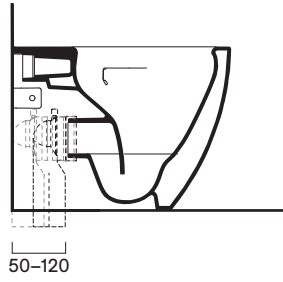

Sfera 55x35

Description	cm 55x35 kg 31 lt 4,5	Floorstanding Wc with adjustable inlet/outlet, Silentech flushing system and hidden wall fixing. P trap convertible to S trap through a technical curve not included.
Codes, colours and finishes	05 1455 0001 (ex.1VPS54RN00) Bianco glossy <input type="radio"/> 05 1455 0021 (ex.1VPS54RNBM) Bianco satin <input type="radio"/> 05 1455 0022 (ex.1VPS54RNNS) Nero satin <input checked="" type="radio"/> 05 1455 0023 Cemento satin <input type="radio"/> 05 1455 0028 Acqua satin <input type="radio"/> 05 1455 0029 Sabbia satin <input type="radio"/> 05 1455 0030 Lino satin <input type="radio"/> 05 1455 0031 Seta satin <input type="radio"/> 05 1455 0032 Tortora satin <input type="radio"/>	

Plus and features

Silentech

Save Water

Cataglaze+

Soft Close

Quick Release

EN 997 - CL1 - 5A

Dimensions

cod. 90 5453 0000
Connection elbow for floor outlet pipe.

* **cod. 90 6303 0000**
Flow reducer for high toilet frames.

** **cod. 90 5458 0000**
Inlet connection pipe.

Not recommended with under window and flow regulators.