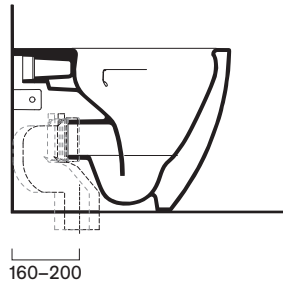

cod. 90 5455 0000
Adjustable pipe elbow fitting.