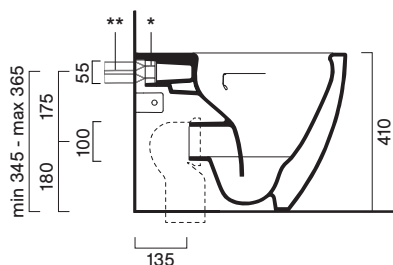

Sfera 55x35

Description	cm 55x35 kg 31 lt 4,5	Floorstanding Wc with adjustable inlet/outlet, Silentech flushing system and hidden wall fixing. P trap convertible to S trap through a technical curve not included.
Codes, colours and finishes	05 1455 0001 (ex.1VPS54RN00) Bianco glossy <input type="radio"/> 05 1455 0021 (ex.1VPS54RNBM) Bianco satin <input type="radio"/> 05 1455 0022 (ex.1VPS54RNNS) Nero satin <input checked="" type="radio"/> 05 1455 0023 Cemento satin <input type="radio"/> 05 1455 0028 Acqua satin <input type="radio"/> 05 1455 0029 Sabbia satin <input type="radio"/> 05 1455 0030 Lino satin <input type="radio"/> 05 1455 0031 Seta satin <input type="radio"/> 05 1455 0032 Tortora satin <input type="radio"/>	

Plus and features

Silentech

Save Water

Cataglaze+

Soft Close

Quick Release

EN 997 - CL1 - 5A

Dimensions

cod. 90 5453 0000
Connection elbow for floor outlet pipe.

* **cod. 90 6303 0000**
Flow reducer for high toilet frames.

** **cod. 90 5458 0000**
Inlet connection pipe.

Not recommended with under window and flow regulators.