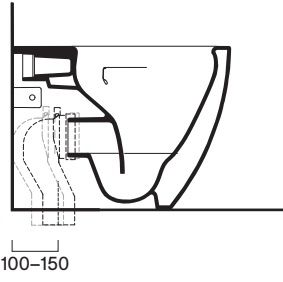

cod. 90 5456 0000
Adjustable pipe elbow fitting.