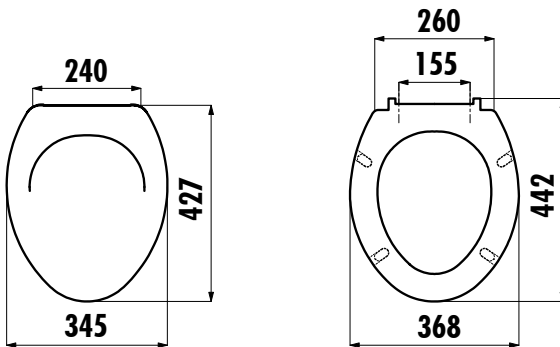

TECHNICAL DRAWING

SPECIFICATIONS

Creavit keeps its rights of making any change to the products.

Quality Management Systems

Customer Satisfaction Certificate

Environmental Management System

LGA

Germany Accreditation Certificate

kiwa

Netherlands Accreditation Certificate

GOST - R

Russia Accreditation Certificate

UkrSEPRO

Ukraine Accreditation Certificate

Israel Accreditation Certificate

Nigeria Accreditation Certificate

European Accreditation Certificate

Turkish Accreditation Certificate