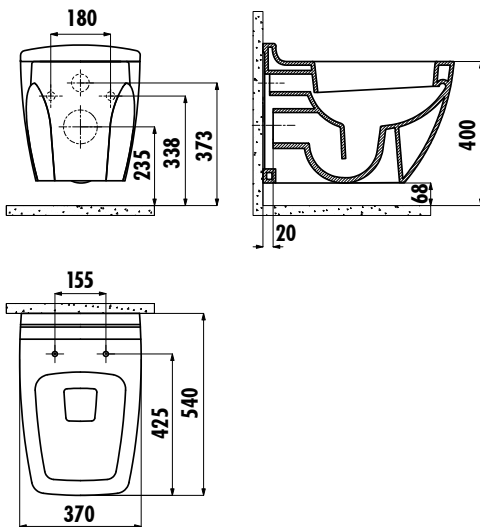

TECHNICAL DRAWING

There is only hidden connection for the self cleaning pipe&internal mechanism.

Creavit keeps its rights of making any change to the products.

SPECIFICATIONS

Quality Management Systems

Customer Satisfaction Certificate

Environmental Management System

LGA

Germany Accreditation Certificate

kiwa

Netherlands Accreditation Certificate

GOST - R

Russia Accreditation Certificate

UkrSEPRO

Ukraine Accreditation Certificate

Israel Accreditation Certificate

Nigeria Accreditation Certificate

European Accreditation Certificate

Turkish Accreditation Certificate