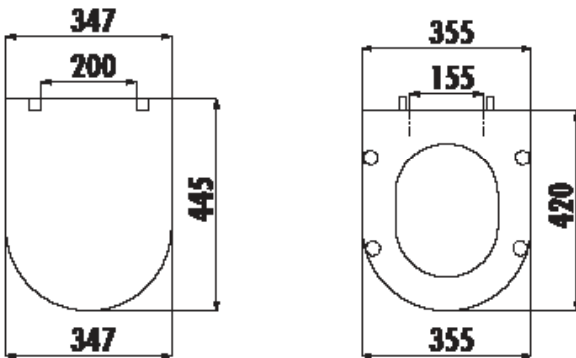

TECHNICAL DRAWING

SPECIFICATIONS

Creavit keeps its rights of making any change to the products.

Quality Management Systems

Customer Satisfaction Certificate

Environmental Management System

LGA

Germany Accreditation Certificate

kiwa

Netherlands Accreditation Certificate

GOST - R

Russia Accreditation Certificate

UkrSEPRO

Ukraine Accreditation Certificate

Israel Accreditation Certificate

Nigeria Accreditation Certificate

European Accreditation Certificate

Turkish Accreditation Certificate