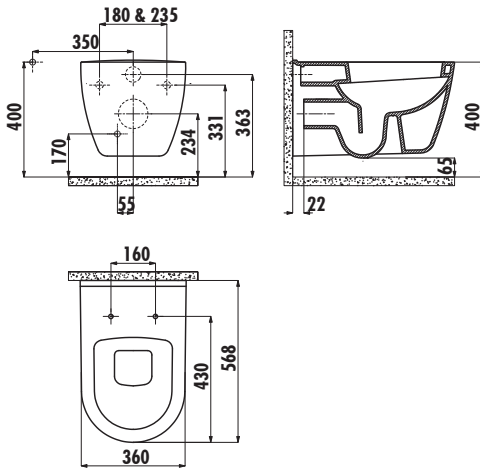

TECHNICAL DRAWING

SPECIFICATIONS

IMPORTANT
There are two distance options for this product.
180 & 230

Creavit keeps its rights of making any change to the products.

Quality Management Systems

Customer Satisfaction Certificate

Environmental Management System

LGA

Germany Accreditation Certificate

kiwa

Netherlands Accreditation Certificate

GOST - R

Russia Accreditation Certificate

UkrSEPRO

Ukraine Accreditation Certificate

Israel Accreditation Certificate

Nigeria Accreditation Certificate

European Accreditation Certificate

Turkish Accreditation Certificate