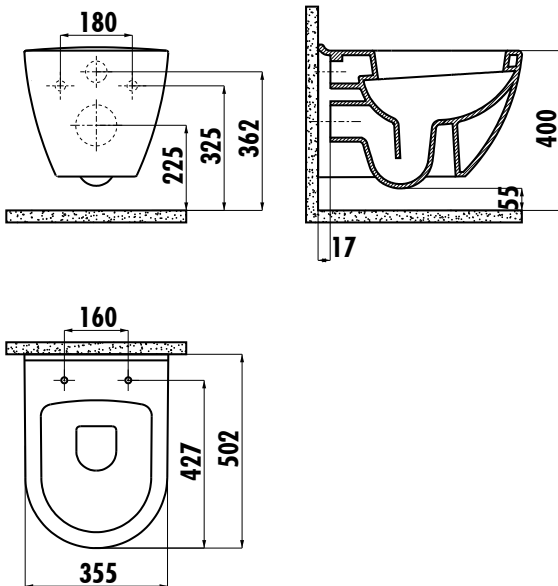

TECHNICAL DRAWING

SPECIFICATIONS

INSIDE COLOR IS WHITE.

Creavit keeps its rights of making any change to the products.

Quality Management Systems

Customer Satisfaction Certificate

LGA

Germany Accreditation Certificate

kiwa

Netherlands Accreditation Certificate

GOST - R

Russia Accreditation Certificate

UkrSEPRO

Ukraine Accreditation Certificate

Israel Accreditation Certificate

Nigeria Accreditation Certificate

European Accreditation Certificate

Turkish Accreditation Certificate