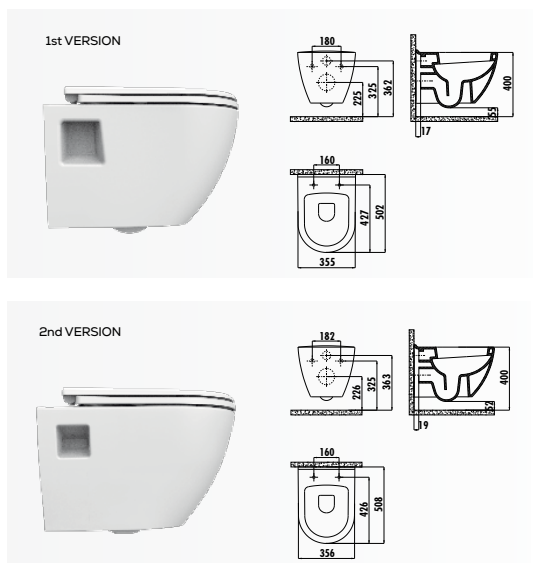

TECHNICAL DRAWING

SPECIFICATIONS

Creavit keeps its rights of making any change to the products.

Quality Management Systems

Customer Satisfaction Certificate

LGA

Germany Accreditation Certificate

kiwa

Netherlands Accreditation Certificate

GOST - R

Russia Accreditation Certificate

UKRSEPRO

Ukraine Accreditation Certificate

Israel Accreditation Certificate

Nigeria Accreditation Certificate

European Accreditation Certificate

Turkish Accreditation Certificate